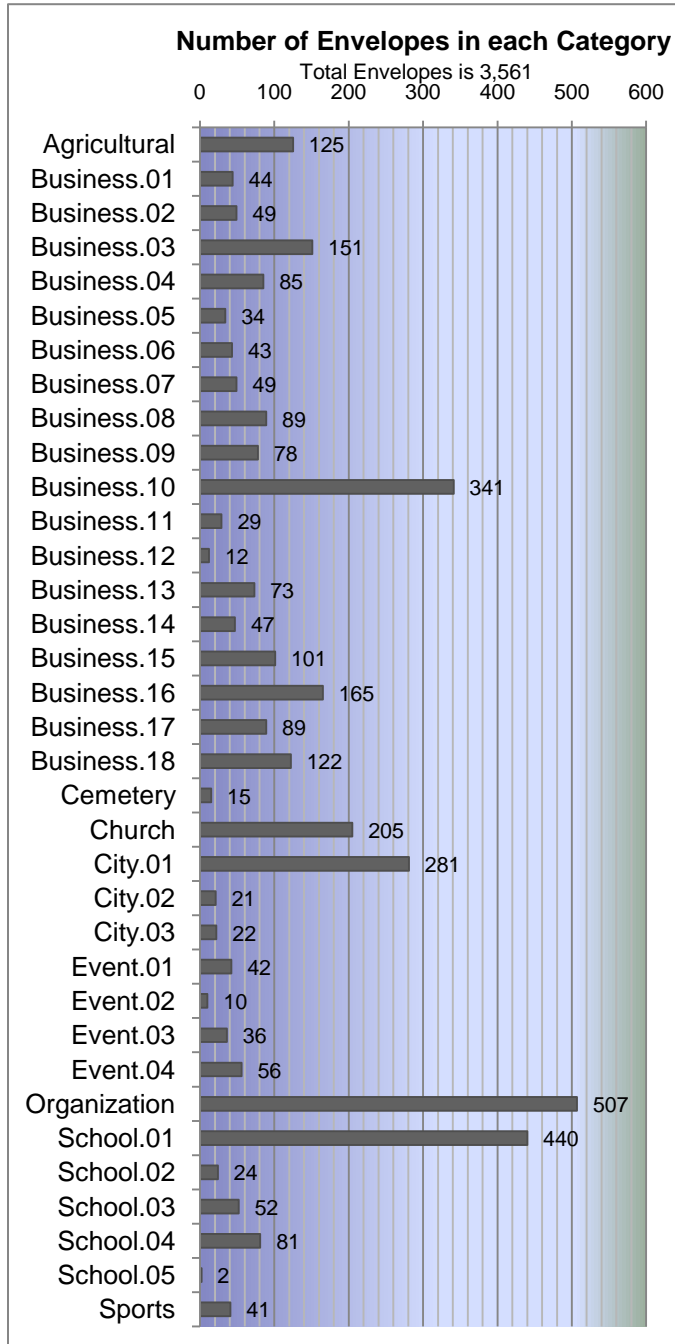

Category Chart	2
Table of Contents	3
Photographer's Abbreviations	5
Other Abbreviations	6

Category Chart

Table of Contents

Category and Sub Category	Link to Category Summary and Detail
Agricultural	
Business	
1 Auto Parts and Repair	
2 Building and Supply; Hardware	
3 Dealerships; Truck and Car Lots	
4 Financial Institutions; Banks	
5 Furniture; TV and Appliance Stores	
6 Grocery Stores; Tobacco Stores	
7 Hospitals; Care Facilities	
8 Hotels; Motels	
9 Insurance Companies	
10 Manufacturing and Industry	
11 Newspaper; Radio and Television	
12 Office Machines and Supply	
13 Railroad Corporations	
14 Restaurants; Lounge	
15 Service Stations; Oil Companies	
16 Shopping Centers; Department Stores..	
17 Utility Companies; Telephone	
18 Miscellaneous	
Cemetery	
Church	
City of Meridian & Surrounding Area	
1 General	
2 Parks & Lakes	
3 Special Interest	

Event	
1 Celebration or Special Day	
2 Music - Band or Orchestra	
3 Theatre - Movie Theatre or Play	
4 Pageant - Miss America; etc.	
Organization	
School	
1 City Schools	
2 County Schools	
3 Sorority; Fraternity	
4 University; College	
5 Miscellaneous	
Sports	