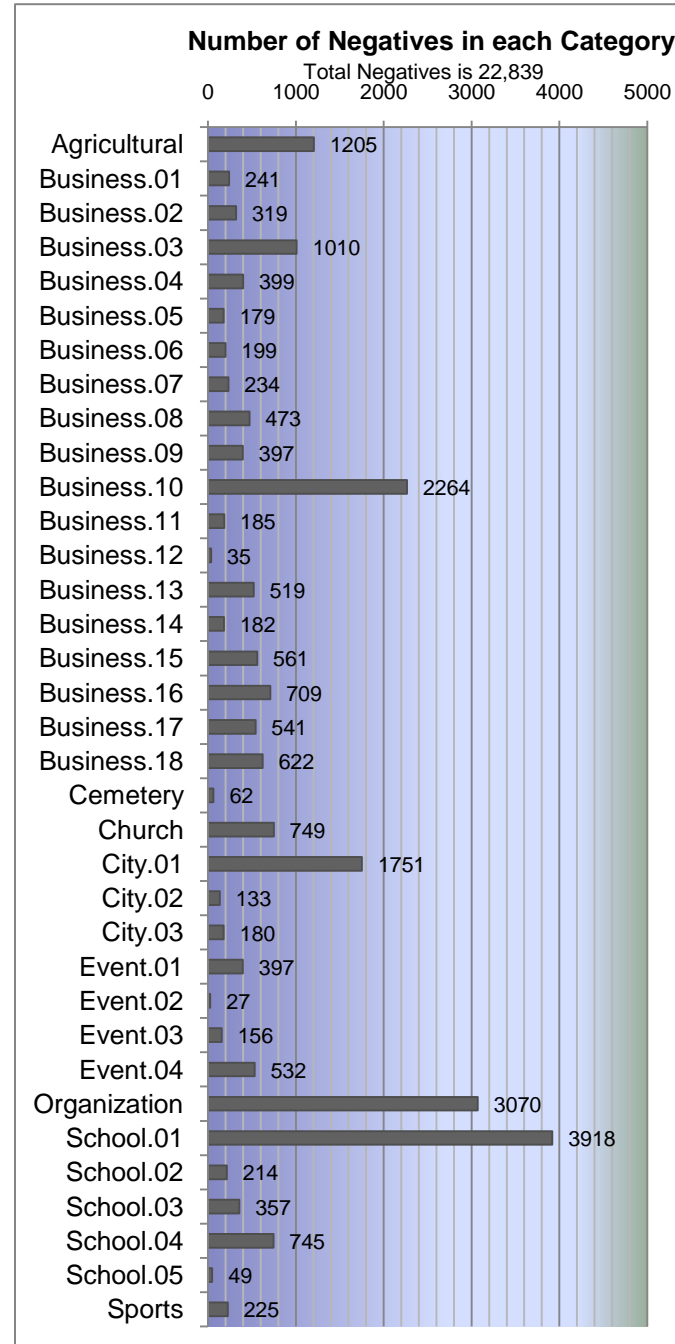

Category Chart	2
Table of Contents	3
Photographer's Abbreviations	5
Other Abbreviations	6

Category Chart

Table of Contents

Category and Sub Category	Link to Category Summary and Detail
Agricultural	
Business	
1 Auto Parts and Repair	
2 Building and Supply; Hardware	
3 Dealerships; Truck and Car Lots	
4 Financial Institutions; Banks	
5 Furniture; TV and Appliance Stores	
6 Grocery Stores; Tobacco Stores	
7 Hospitals; Care Facilities	
8 Hotels; Motels	
9 Insurance Companies	
10 Manufacturing and Industry	
11 Newspaper; Radio and Television	
12 Office Machines and Supply	
13 Railroad Corporations	
14 Restaurants; Lounge	
15 Service Stations; Oil Companies	
16 Shopping Centers; Department Stores..	
17 Utility Companies; Telephone	
18 Miscellaneous	
Cemetery	
Church	
City of Meridian & Surrounding Area	
1 General	
2 Parks & Lakes	
3 Special Interest	